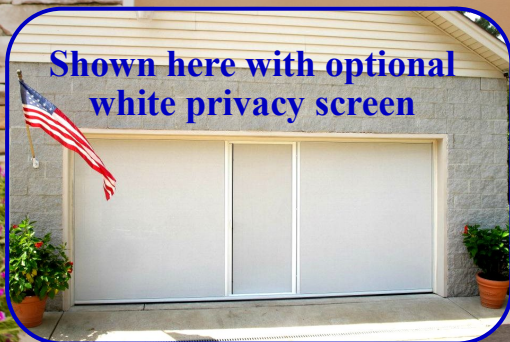

Lifestyle

SCREENS

THE MOST VERSATILE GARAGE SCREEN ON THE PLANET

Lifestyle Screens
work with your
existing garage door!

Easy to use, affordable, built to last!

It's not just a screen, it's a Lifestyle.

**MAN CAVE
APPROVED!**

U.S. Patent 8151858 , 8307876
U.S. and International Patents Pending

Why are Lifestyle Screens so popular with homeowners?

These days, more and more homeowners are turning to their garages to find additional space in their existing homes. The Lifestyle garage screen system allows homeowners to do just that! The Lifestyle is a fully retractable, spring loaded system that works in conjunction with your existing garage door. Going from garage to an airy, pest-free space is a snap and takes just seconds. When you are done enjoying the great outdoors, simply retract the Lifestyle and put your garage door down as usual. It's *that* easy!

Lifestyle SCREENS

THE MOST VERSATILE GARAGE SCREEN ON THE PLANET

Turn your garage into an airy, pest-free space on demand!

Typically, the garage is the largest "room" in the house. Lifestyle Screens helps you get more use out of this valuable space!